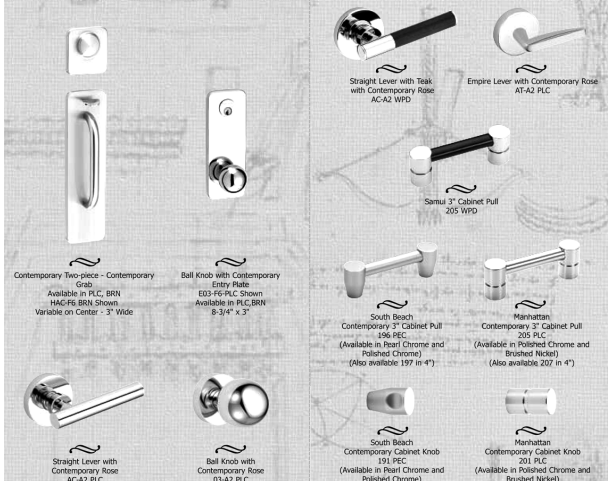

## WROUGHT STEEL LEVER & KNOBSETS

## REPLICA SIDEPLATES

Drawer Slides

Window Hardware

**Locksets**

Builders Hardware

Hand Tools

**FUSION**  
HARDWARE GROUP INC.

Fusion offers themed design families that include door hardware, faucets, bath and cabinet accessories.

Theme a room, floor or your entire home the choice is yours!

**Hardware Hut.com**  
a division of Spokane Hardware Supply, Inc.

More design families, coordinating plumbing, bath and cabinet accessories available... Visit us online or call today for a Fusion catalog!